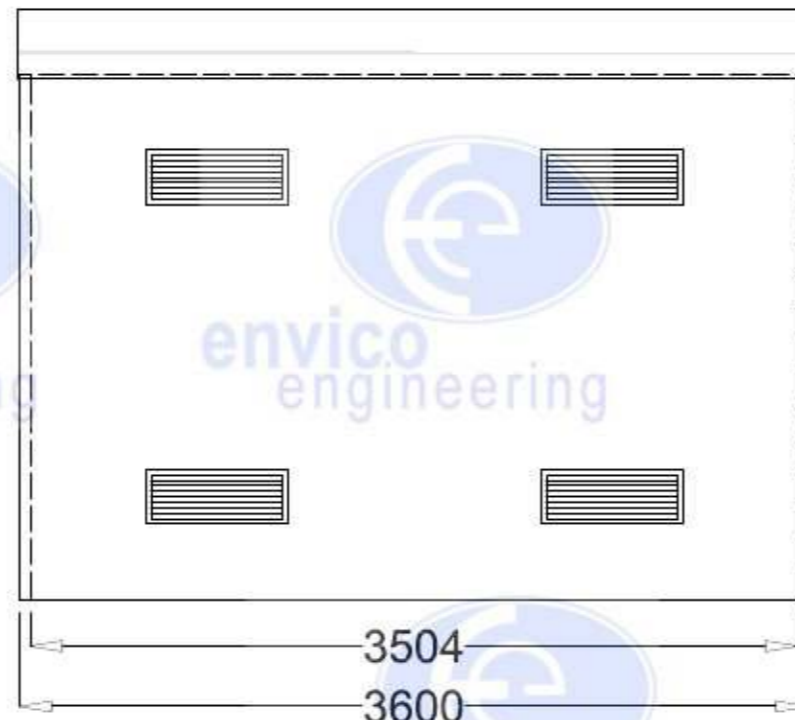

- 1No. Double doors 1.500mm w x 2.000mm h
- 1No. Espagnolette Locking
- 2No. 90 Degree hold open stays
- 6No. Stainless steel external 316 hinges
- Both doors c/w compressing seals
- 2No. 400mm x 400mm Georgian wired windows

External Elevation
Wall 3

8No. Galvanised steel louvre vents 600mm w x 200mm h
Vents positioned at high level.

3504
3600
External Elevation
Wall 4

3504
3600
External Elevation
Wall 1

2000
External Elevation
Wall 2