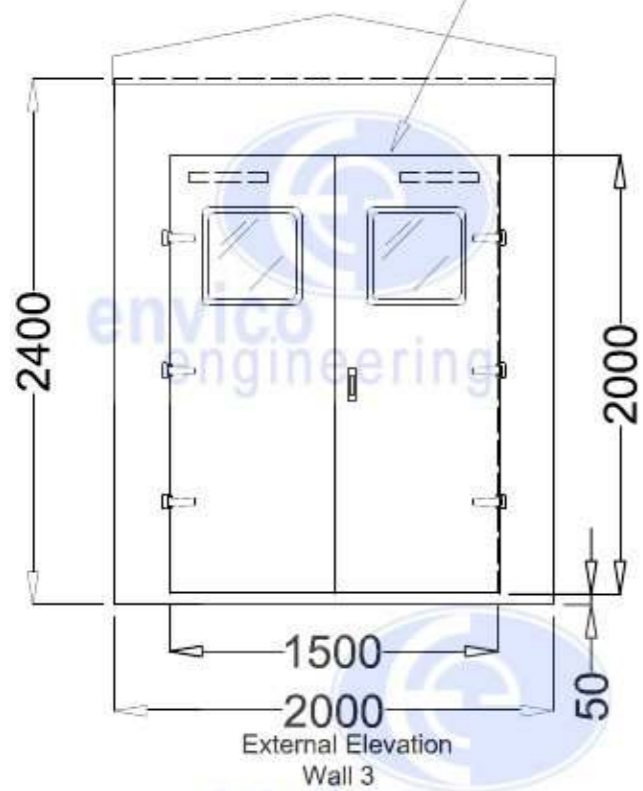

- 1No. Double doors 1.500mm w x 2.000mm h
- 1No. Espagnolette Locking
- 2No. 90 Degree hold open stays
- 6No. Stainless steel external 316 hinges
- Both doors c/w compressing seals
- 2No. 400mm x 400mm Georgian wired windows

External Elevation
Wall 3

8No. Galvanised steel louvre vents 600mm w x 200mm h
Vents positioned at high level.

3504
3600
External Elevation
Wall 4

3504
3600
External Elevation
Wall 1

2000
External Elevation
Wall 2