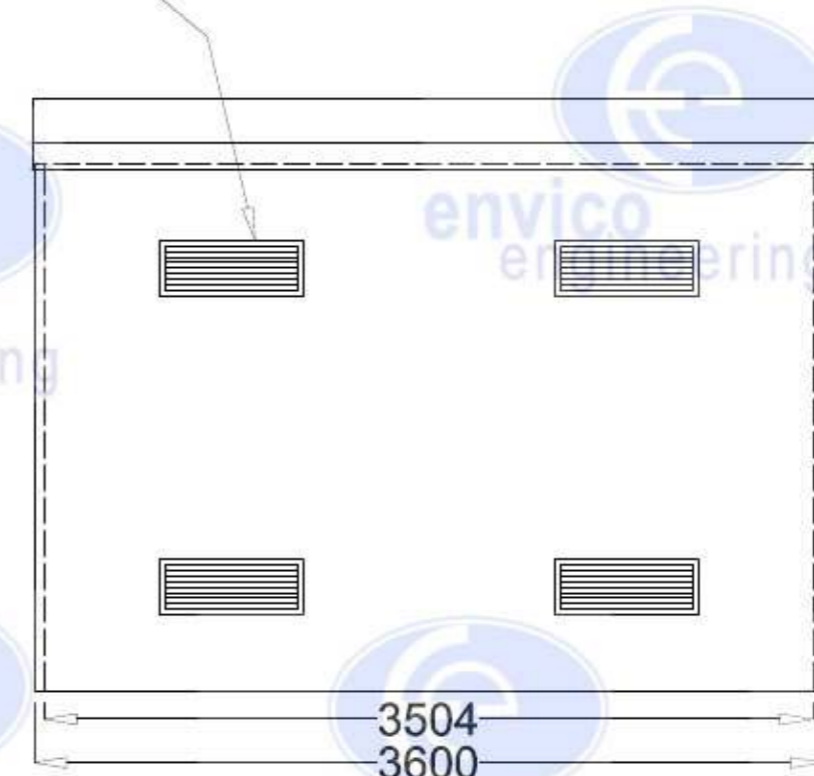

- 1No. Double doors 1.500mm w x 2.000mm h
- 1No. Espagnolette Locking
- 2No. 90 Degree hold open stays
- 6No. Stainless steel external 316 hinges
- Both doors c/w compressing seals
- 2No. 400mm x 400mm Georgian wired windows

External Elevation
Wall 3

8No. Galvanised steel louvre vents 600mm w x 200mm h
Vents positioned at high level.

3504
3600
External Elevation
Wall 4

3504
3600
External Elevation
Wall 1

2000
External Elevation
Wall 2